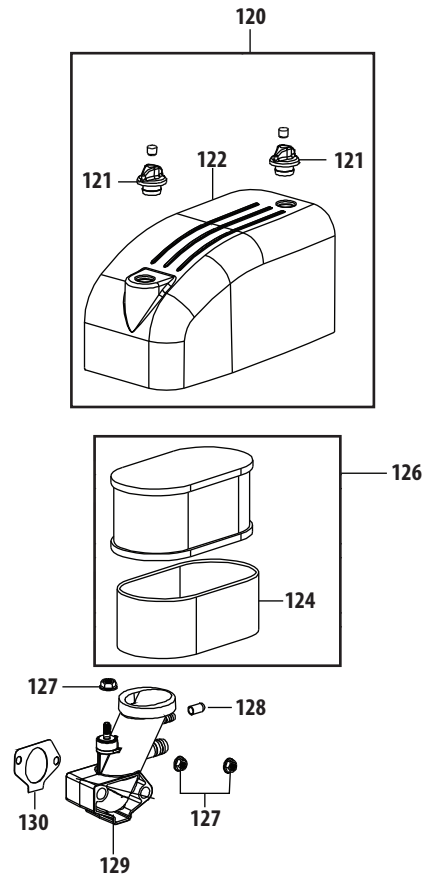

4P90JUA Air Intake

Ref.	Part Number	Description
120	951-12255	Air Filter Cover Assembly
121	712-04291	Air Filter Lock Nut
122	951-12255	Air Filter Cover
124	951-12256	Sponge Filter
126	951-12260	Air Filter Assembly
127	712-04212	Nut M6
128	951-12328	Rubber Cap
129	951-12257	Manifold
130	951-12258	Manifold Gasket